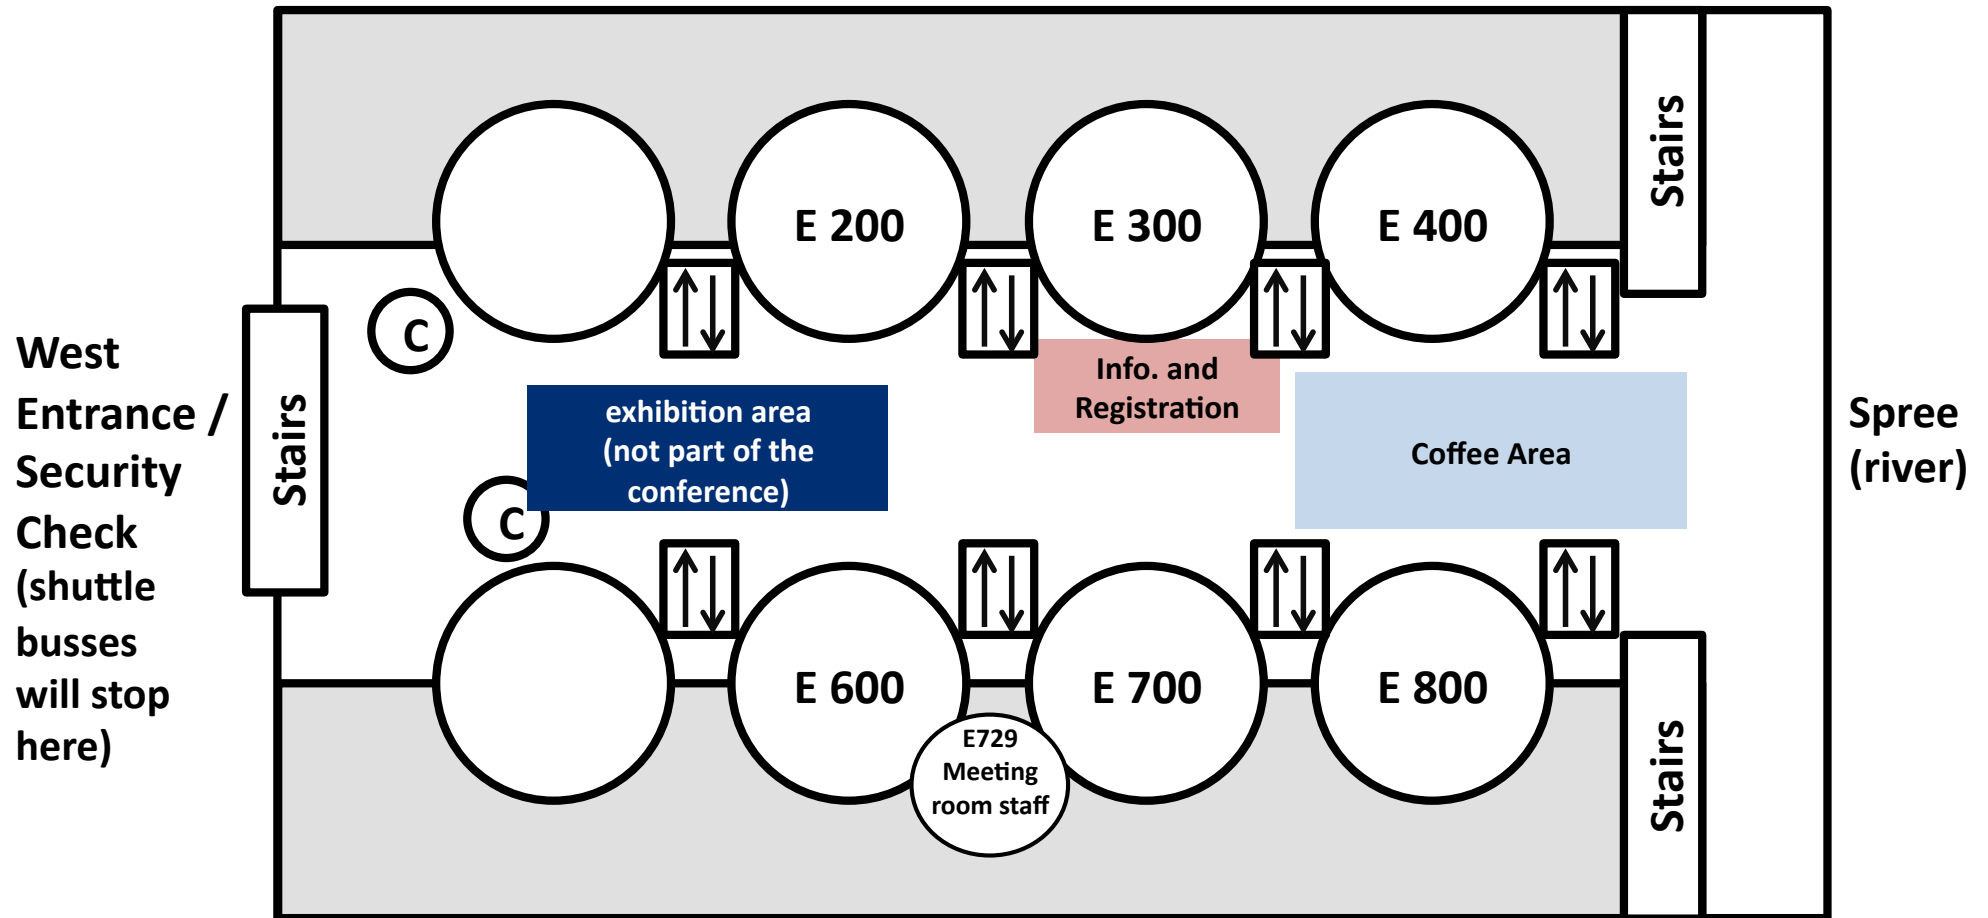

# Room map Paul-Löbe-Haus Ground Floor

 S-Bahn Station  
Hauptbahnhof /  
Central Station  
appr. 700 m

 Cloakroom  
 Lift

# Room map Paul-Löbe-Haus 4th Floor